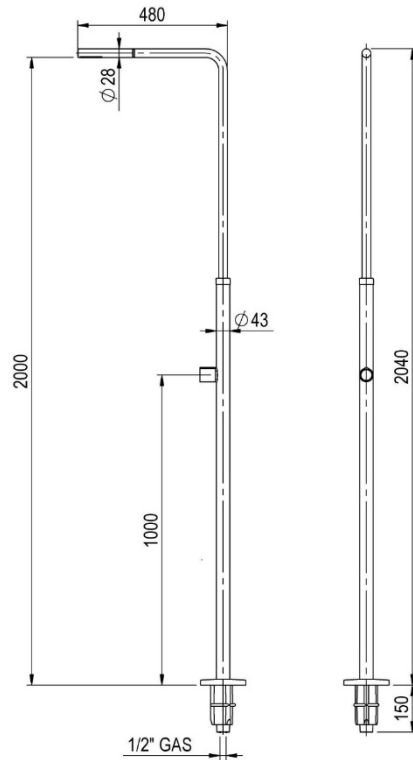

DUCHA AISI-304 ROCIADOR CINDRICO

SHOMER AISI-304 CYLINDRICAL SPRAYER

Su novedoso diseño y su adaptabilidad y la alta calidad de sus materiales le proporcionaran una imagen elegante y moderna.

With an innovative design and the high quality of its materials provide you with an elegant and modern image.

INCLUIDO / INCLUDED

M04233 – M04234

- Construida tubo de Ø43 mm acero inox. AISI-304
- 1 rociador ABS cromado
- 1 pomo Zamak.
- 1 grifo lavapies (Cod. M04234)
- Conexión agua 1/2" BSP INT
- Producto anónimo.
- Embalaje neutro con etiqueta anónima.
- Manual de instrucciones anónimo
- Altura del rociador al suelo 2,0 m

M04233 – M04234

- Made of pipe Ø 43 mm AISI-304 stainless steel
- 1 ABS chromed shower heads.
- 1 Zamak valve. 1 footwash tap (Cod. M04234)
- Water inlet connection 1/2" BSP INT.
- Anonymous product
- Neutral packaging, with adhesive anonymous.
- Anonymous manual instructions.
- Height shower head to ground 2,0 m