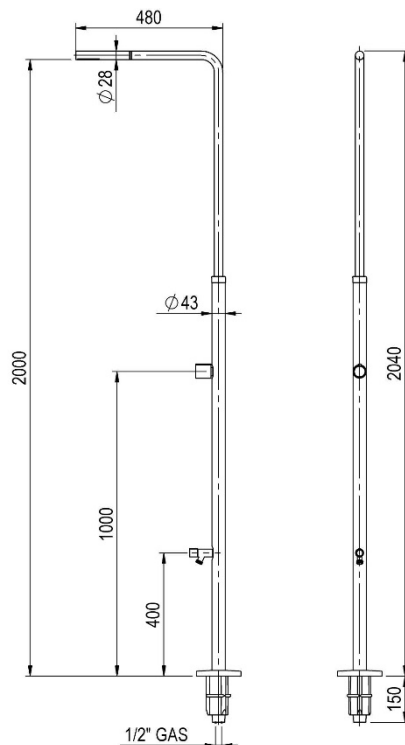

DUCHA AISI-304 ROCIADOR CINDRICO

SHOMER AISI-304 CYLINDRICAL SPRAYER

Su novedoso diseño y su adaptabilidad y la alta calidad de sus materiales le proporcionaran una imagen elegante y moderna.

With an innovative design and the high quality of its materials provide you with an elegant and modern image.

INCLUIDO / INCLUDED

M04233 – M04234

- Construida tubo de Ø43 mm acero inox. AISI-304
- 1 rociador ABS cromado
- 1 pomo Zamak.
- 1 grifo lavapies (Cod. M04234)
- Conexión agua 1/2" BSP INT
- Producto anónimo.
- Embalaje neutro con etiqueta anónima.
- Manual de instrucciones anónimo
- Altura del rociador al suelo 2,0 m

M04233 – M04234

- Made of pipe Ø 43 mm AISI-304 stainless steel
- 1 ABS chromed shower heads.
- 1 Zamak valve. 1 footwash tap (Cod. M04234)
- Water inlet connection 1/2" BSP INT.
- Anonymous product
- Neutral packaging, with adhesive anonymous.
- Anonymous manual instructions.
- Height shower head to ground 2,0 m